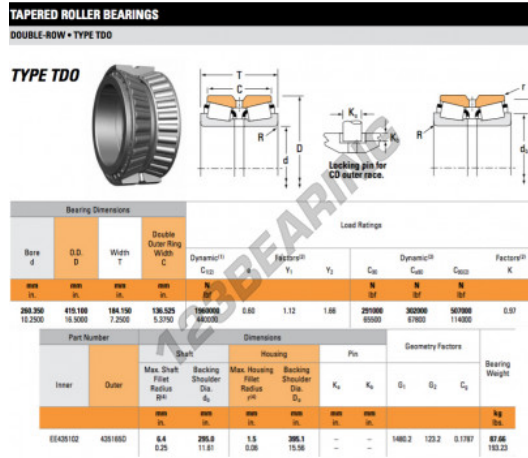

Tapered roller bearing EE435102-435165D-TIMKEN - EE435102-435165D-TIMKEN

<https://www.123bearing.ie/bearing-housing/roller-bearing/tapered/ee435102-435165d-timken>

PRODUCT FEATURES

Brand	TIMKEN
N° Ean13	3663952362380
Inside diameter	260.35 mm
Outside diameter	419.1 mm
Thickness	184.15 mm
Packaging	1