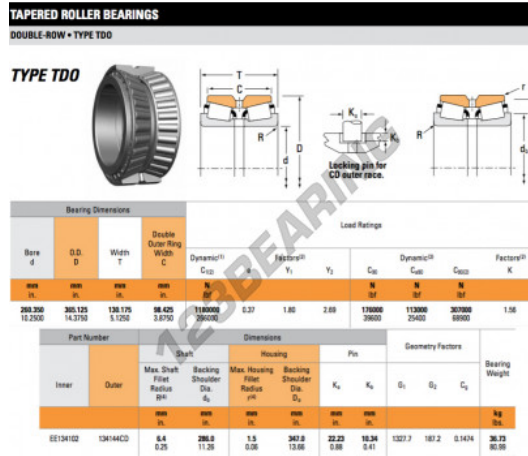

Tapered roller bearing EE134102-134144CD-TIMKEN - EE134102-134144CD-TIMKEN

<https://www.123bearing.ie/bearing-housing/roller-bearing/tapered/ee134102-134144cd-timken>

PRODUCT FEATURES

Brand	TIMKEN
N° Ean13	3663952362243
Inside diameter	260.35 mm
Outside diameter	365.125 mm
Thickness	130.175 mm
Packaging	1