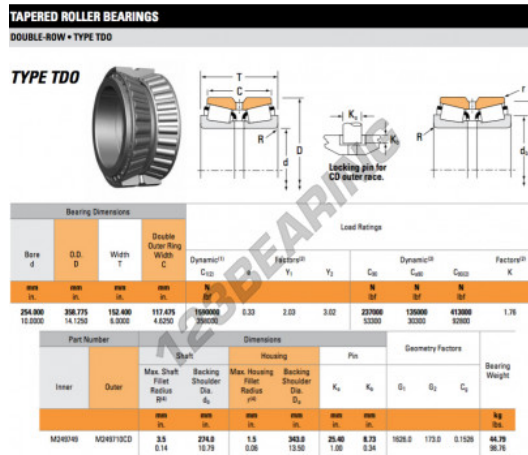

Tapered roller bearing M249749-M249710CD-TIMKEN - M249749-M249710CD-TIMKEN

<https://www.123bearing.ie/bearing-housing/roller-bearing/tapered/m249749-m249710cd-timken>

PRODUCT FEATURES

Brand	TIMKEN
N° Ean13	3663952362113
Inside diameter	254 mm
Outside diameter	358.775 mm
Thickness	152.4 mm
Packaging	1