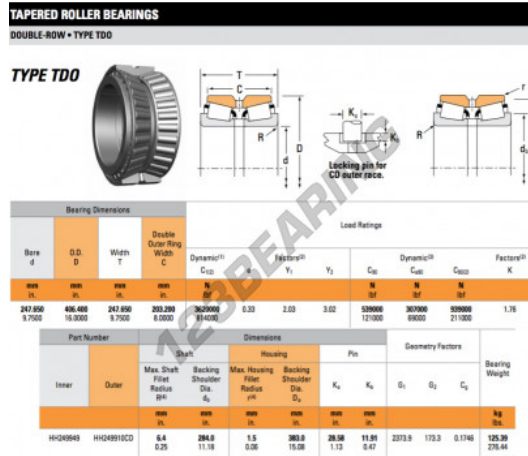

Tapered roller bearing HH249949-HH249910CD-TIMKEN - HH249949-HH249910CD-TIMKEN

<https://www.123bearing.ie/bearing-housing/roller-bearing/tapered/hh249949-hh249910cd-timken>

PRODUCT FEATURES

| | |
|------------------|---------------|
| Brand | TIMKEN |
| N° Ean13 | 3663952361512 |
| Inside diameter | 247.65 mm |
| Outside diameter | 406.4 mm |
| Thickness | 247.65 mm |
| Packaging | 1 |