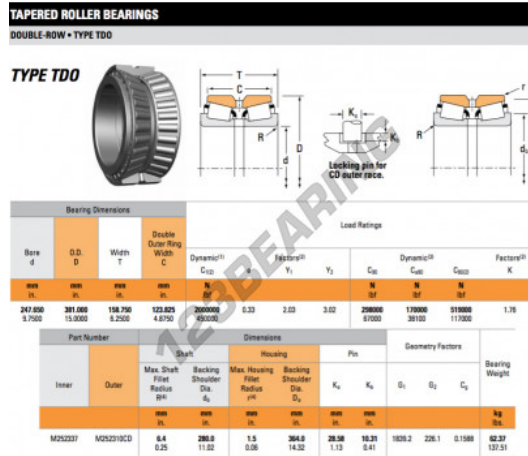

Tapered roller bearing M252337-M252310CD-TIMKEN - M252337-M252310CD-TIMKEN

<https://www.123bearing.ie/bearing-housing/roller-bearing/tapered/m252337-m252310cd-timken>

PRODUCT FEATURES

Brand	TIMKEN
N° Ean13	3663952361505
Inside diameter	247.65 mm
Outside diameter	381 mm
Thickness	158.75 mm
Packaging	1