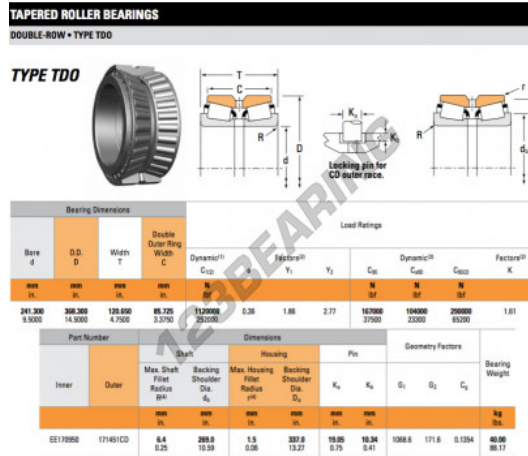

Tapered roller bearing EE170950-171451CD-TIMKEN - EE170950-171451CD-TIMKEN

<https://www.123bearing.ie/bearing-housing/roller-bearing/tapered/ee170950-171451cd-timken>

PRODUCT FEATURES

Brand	TIMKEN
N° Ean13	3663952361413
Inside diameter	241.3 mm
Outside diameter	368.3 mm
Thickness	120.65 mm
Packaging	1