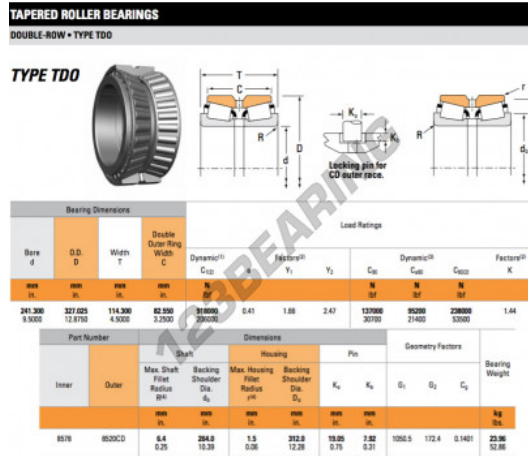

Tapered roller bearing 8578-8520CD-TIMKEN - 8578-8520CD-TIMKEN

<https://www.123bearing.ie/bearing-housing/roller-bearing/tapered/8578-8520cd-timken>

PRODUCT FEATURES

Brand	TIMKEN
N° Ean13	3663952361161
Inside diameter	241.3 mm
Inside diameter	9 1/2" inch
Outside diameter	327.025 mm
Outside diameter	12 7/8" inch
Thickness	114.3 mm
Thickness	4 1/2" inch
Packaging	1