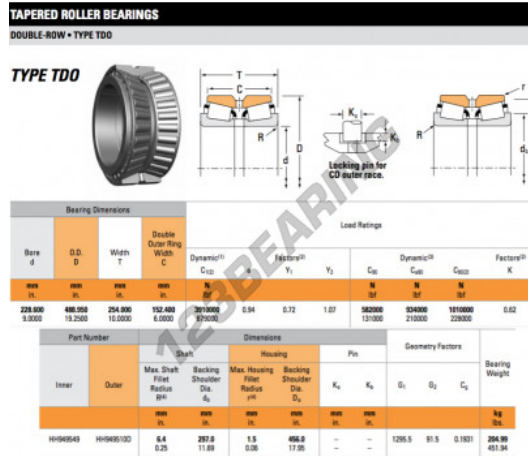

Tapered roller bearing HH949549-HH949510D-TIMKEN - HH949549-HH949510D-TIMKEN

<https://www.123bearing.ie/bearing-housing/roller-bearing/tapered/hh949549-hh949510d-timken>

PRODUCT FEATURES

Brand	TIMKEN
N° Ean13	3663952361055
Inside diameter	228.6 mm
Outside diameter	488.95 mm
Thickness	254 mm
Packaging	1