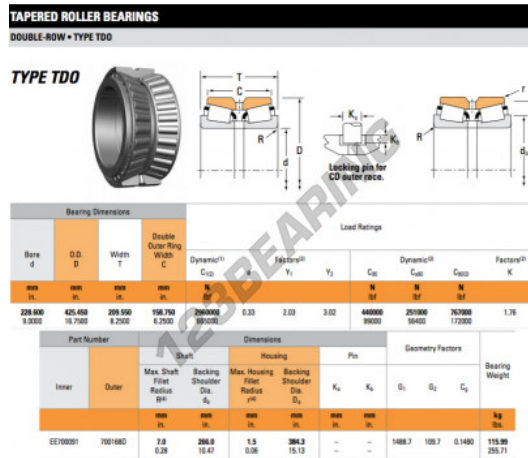

Tapered roller bearing EE700091-700168D-TIMKEN - EE700091-700168D-TIMKEN

<https://www.123bearing.ie/bearing-housing/roller-bearing/tapered/ee700091-700168d-timken>

PRODUCT FEATURES

Brand	TIMKEN
N° Ean13	3663952361048
Inside diameter	228.6 mm
Outside diameter	425.45 mm
Thickness	209.55 mm
Packaging	1