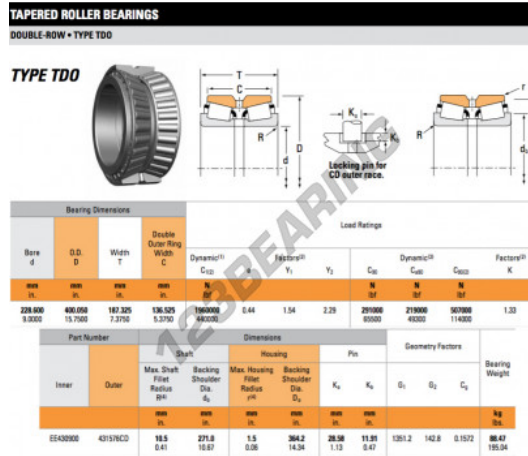

# Tapered roller bearing EE430900-431576CD-TIMKEN - EE430900-431576CD-TIMKEN

<https://www.123bearing.ie/bearing-housing/roller-bearing/tapered/ee430900-431576cd-timken>

## PRODUCT FEATURES

Brand	TIMKEN
N° Ean13	3663952361031
Inside diameter	228.6 mm
Outside diameter	400.05 mm
Thickness	187.325 mm
Weight	87324 g
Packaging	1
Standard	No standard

[contact@123bearing.ie](mailto:contact@123bearing.ie)