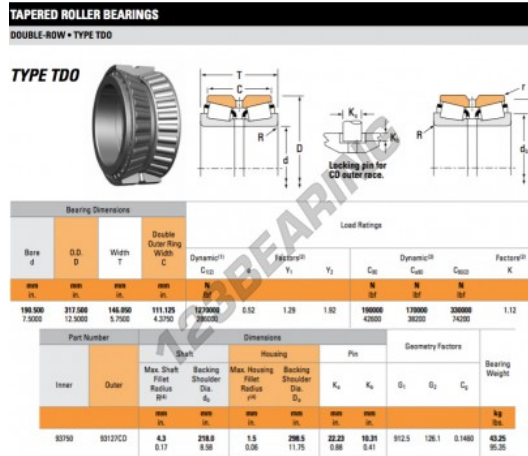

Tapered roller bearing 93750-93127CD-TIMKEN - 93750-93127CD-TIMKEN

https://www.123bearing.ie/bearing-housing/roller-bearing/tapered/93750-93127cd-timken

PRODUCT FEATURES

Brand	TIMKEN
N° Ean13	3663952360515
Inside diameter	190.5 mm
Outside diameter	317.5 mm
Thickness	146.05 mm
Weight	43250 g
Packaging	1