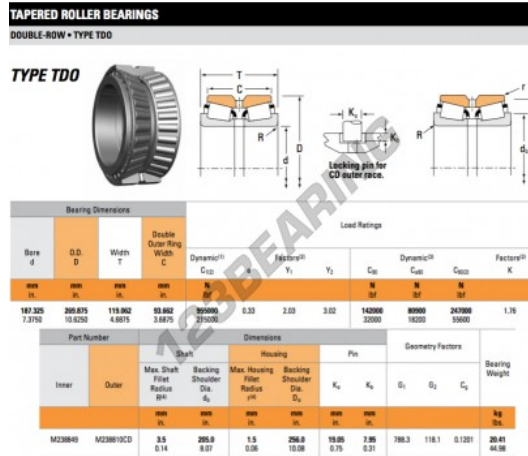

Tapered roller bearing M238849-M238810CD-TIMKEN - M238849-M238810CD-TIMKEN

<https://www.123bearing.ie/bearing-housing/roller-bearing/tapered/m238849-m238810cd-timken>

PRODUCT FEATURES

Brand	TIMKEN
N° Ean13	3663952360485
Inside diameter	187.325 mm
Outside diameter	269.875 mm
Thickness	119.062 mm
Packaging	1