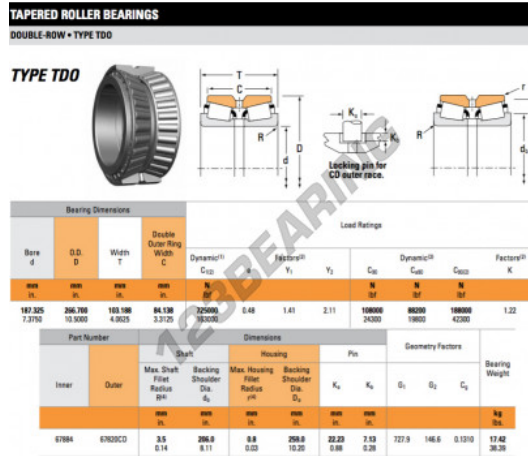

Tapered roller bearing 67884-67820CD-TIMKEN - 67884-67820CD-TIMKEN

https://www.123bearing.ie/bearing-housing/roller-bearing/tapered/67884-67820cd-timken

PRODUCT FEATURES

Brand	TIMKEN
N° Ean13	3663952360478
Inside diameter	187.325 mm
Outside diameter	266.7 mm
Thickness	103.188 mm
Packaging	1