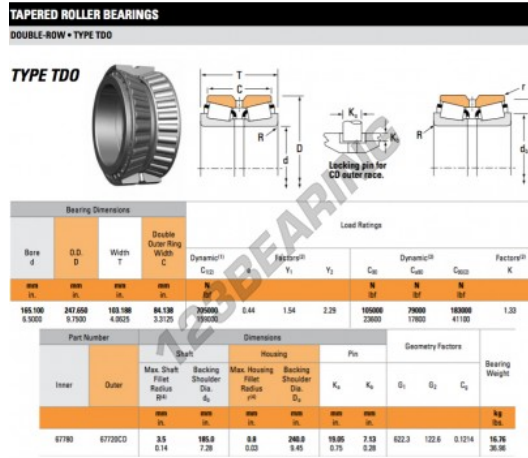

Tapered roller bearing 67780-67720CD-TIMKEN - 67780-67720CD-TIMKEN

https://www.123bearing.ie/bearing-housing/roller-bearing/tapered/67780-67720cd-timken

PRODUCT FEATURES

Brand	TIMKEN
N° Ean13	3663952360249
Inside diameter	165.1 mm
Outside diameter	247.65 mm
Thickness	103.188 mm
Packaging	1