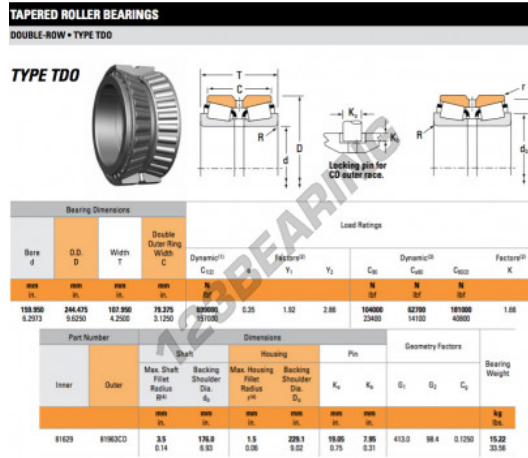

Tapered roller bearing 81629-81963CD-TIMKEN - 81629-81963CD-TIMKEN

https://www.123bearing.ie/bearing-housing/roller-bearing/tapered/81629-81963cd-timken

PRODUCT FEATURES

Brand	TIMKEN
N° Ean13	3663952360201
Inside diameter	159.95 mm
Outside diameter	244.475 mm
Thickness	107.95 mm
Packaging	1