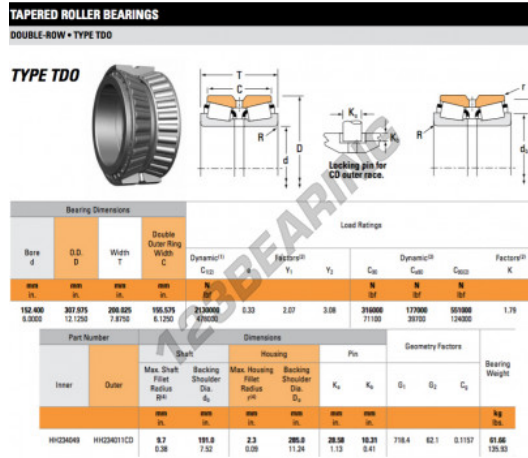

Tapered roller bearing HH234049-HH234011CD-TIMKEN - HH234049-HH234011CD-TIMKEN

<https://www.123bearing.ie/bearing-housing/roller-bearing/tapered/hh234049-hh234011cd-timken>

PRODUCT FEATURES

Brand	TIMKEN
N° Ean13	3663952360171
Inside diameter	152.4 mm
Outside diameter	307.975 mm
Thickness	200.025 mm
Packaging	1