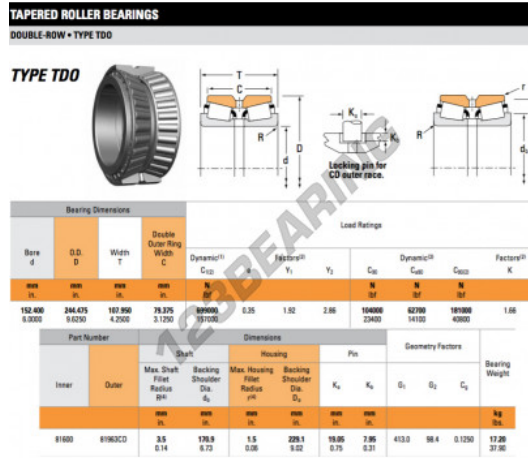

Tapered roller bearing 81600-81693CD-TIMKEN - 81600-81693CD-TIMKEN

https://www.123bearing.ie/bearing-housing/roller-bearing/tapered/81600-81693cd-timken

PRODUCT FEATURES

Brand	TIMKEN
N° Ean13	3663952360126
Inside diameter	152.4 mm
Outside diameter	244.475 mm
Thickness	107.95 mm
Packaging	1