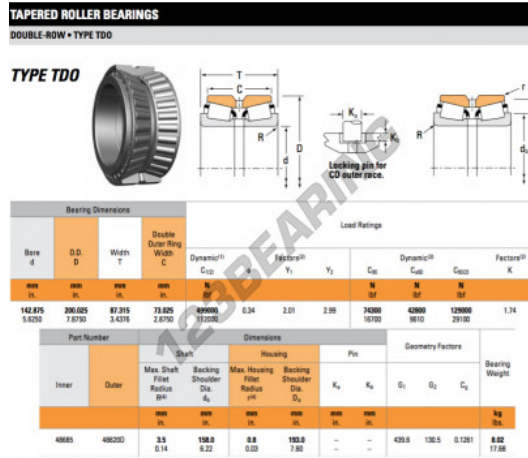

Tapered roller bearing 48685-48620D-TIMKEN - 48685-48620D-TIMKEN

<https://www.123bearing.ie/bearing-housing/roller-bearing/tapered/48685-48620d-timken>

PRODUCT FEATURES

Brand	TIMKEN
N° Ean13	3663952359922
Inside diameter	142.875 mm
Outside diameter	200.025 mm
Thickness	87.315 mm
Weight	3830 g
Packaging	1
Standard	No standard