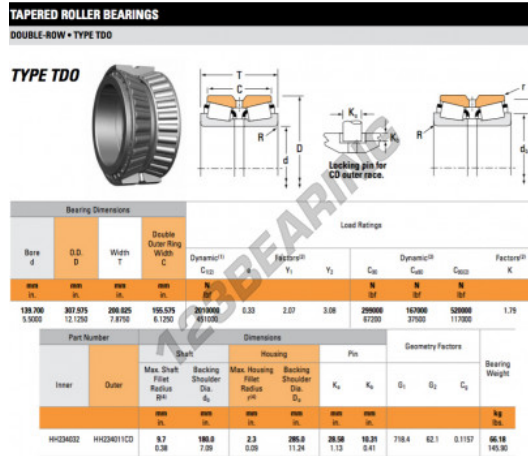

# Tapered roller bearing HH234032-HH234011CD-TIMKEN - HH234032-HH234011CD-TIMKEN

<https://www.123bearing.ie/bearing-housing/roller-bearing/tapered/hh234032-hh234011cd-timken>

## PRODUCT FEATURES

Brand	TIMKEN
N° Ean13	3663952359915
Inside diameter	139.7 mm
Outside diameter	307.975 mm
Thickness	200.025 mm
Packaging	1

[contact@123bearing.ie](mailto:contact@123bearing.ie)

+33 359 36 04 90