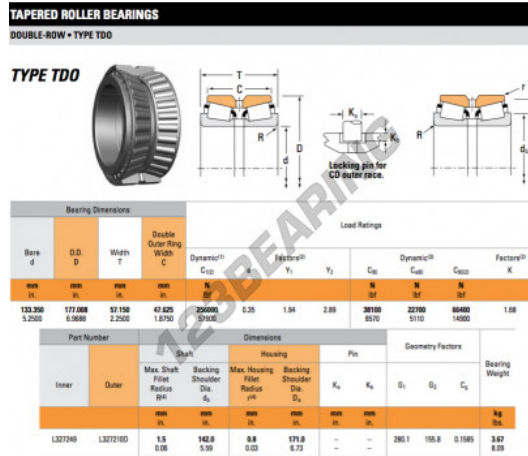

Tapered roller bearing L327249-L327210D-TIMKEN - L327249-L327210D-TIMKEN

<https://www.123bearing.ie/bearing-housing/roller-bearing/tapered/l327249-l327210d-timken>

PRODUCT FEATURES

Brand	TIMKEN
N° Ean13	3663952359700
Inside diameter	133.35 mm
Outside diameter	177.008 mm
Thickness	57.15 mm
Packaging	1