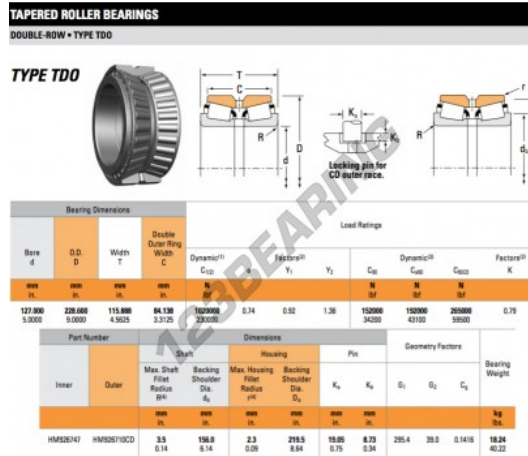

Tapered roller bearing HM926747-HM926710CD-TIMKEN - HM926747-HM926710CD-TIMKEN

<https://www.123bearing.ie/bearing-housing/roller-bearing/tapered/hm926747-hm926710cd-timken>

PRODUCT FEATURES

Brand	TIMKEN
N° Ean13	3616060457424
Inside diameter	127 mm
Outside diameter	228.6 mm
Thickness	115.888 mm
Weight	18240 g
Packaging	1