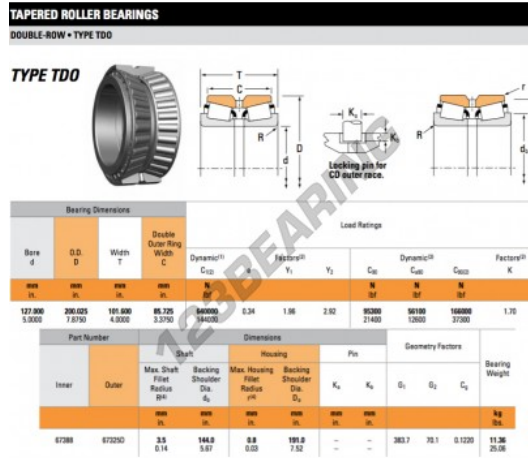

Tapered roller bearing 67388-67325D-TIMKEN - 67388-67325D-TIMKEN

<https://www.123bearing.ie/bearing-housing/roller-bearing/tapered/67388-67325d-timken>

PRODUCT FEATURES

Brand	TIMKEN
N° Ean13	3663952359601
Inside diameter	127 mm
Inside diameter	5" inch
Outside diameter	200.025 mm
Outside diameter	7 7/8" inch
Thickness	101.6 mm
Thickness	4" inch
Packaging	1