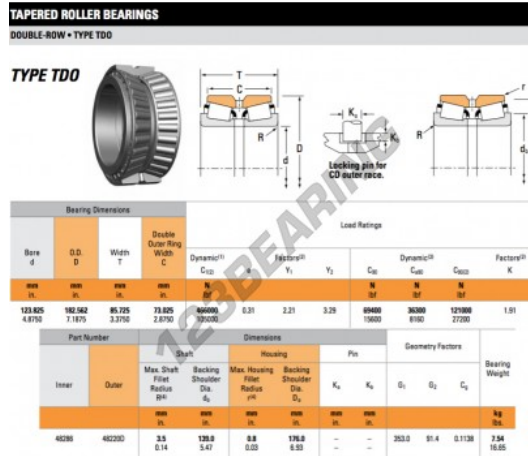

Tapered roller bearing 48286-48220D-TIMKEN - 48286-48220D-TIMKEN

<https://www.123bearing.ie/bearing-housing/roller-bearing/tapered/48286-48220d-timken>

PRODUCT FEATURES

Brand	TIMKEN
N° Ean13	3663952359540
Inside diameter	123.825 mm
Inside diameter	4 7/8" inch
Outside diameter	182.562 mm
Outside diameter	7 3/16" inch
Thickness	85.725 mm
Thickness	3 3/8" inch
Packaging	1