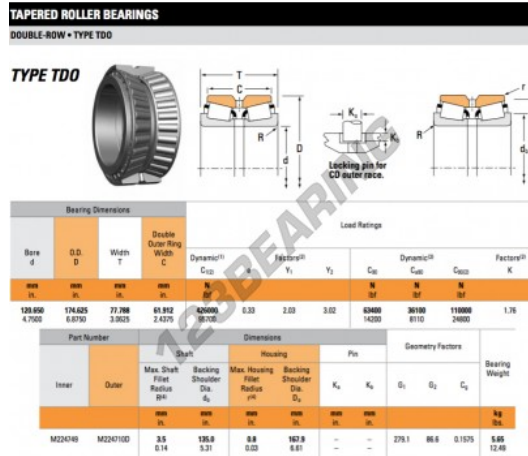

Tapered roller bearing M224749-M224710D-TIMKEN - M224749-M224710D-TIMKEN

<https://www.123bearing.ie/bearing-housing/roller-bearing/tapered/m224749-m224710d-timken>

PRODUCT FEATURES

Brand	TIMKEN
N° Ean13	3663952359502
Inside diameter	120.65 mm
Outside diameter	174.625 mm
Thickness	77.788 mm
Weight	2680 g
Packaging	1