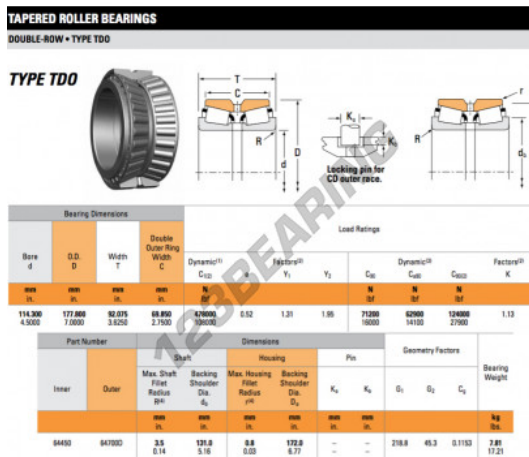

## Tapered roller bearing 64450-64700D-TIMKEN - 64450-64700D-TIMKEN

<https://www.123bearing.ie/bearing-housing/roller-bearing/tapered/64450-64700d-timken>

### PRODUCT FEATURES

Brand	TIMKEN
N° Ean13	3663952359427
Inside diameter	114.3 mm
Outside diameter	177.8 mm
Thickness	92.075 mm
Weight	7810 g
Packaging	1

[contact@123bearing.ie](mailto:contact@123bearing.ie)