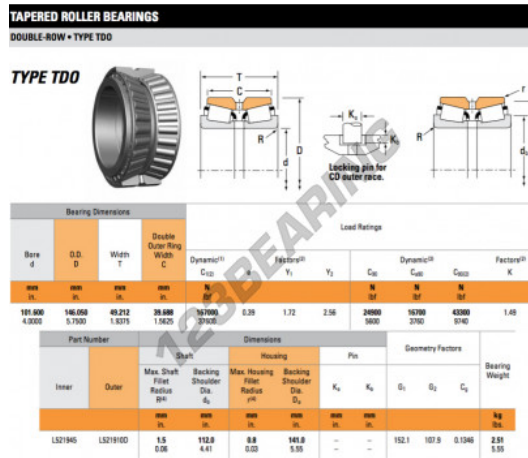

Tapered roller bearing L521945-L521910D-TIMKEN - L521945-L521910D-TIMKEN

<https://www.123bearing.ie/bearing-housing/roller-bearing/tapered/l521945-l521910d-timken>

PRODUCT FEATURES

Brand	TIMKEN
N° Ean13	3663952358956
Inside diameter	101.6 mm
Outside diameter	146.05 mm
Thickness	49.212 mm
Packaging	1