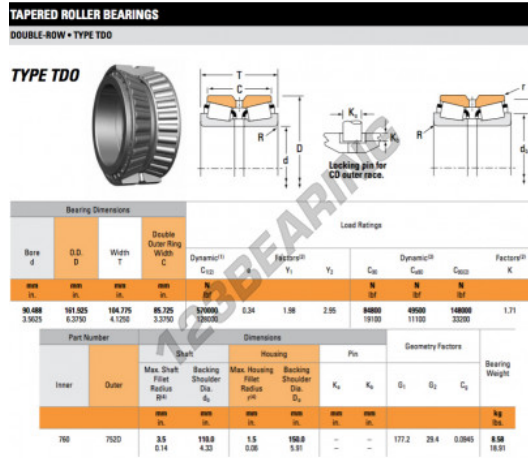

Tapered roller bearing 760-752D-TIMKEN - 760-752D-TIMKEN

<https://www.123bearing.ie/bearing-housing/roller-bearing/tapered/760-752d-timken>

PRODUCT FEATURES

Brand	TIMKEN
N° Ean13	3663952358604
Inside diameter	90.488 mm
Outside diameter	161.925 mm
Thickness	104.775 mm
Packaging	1