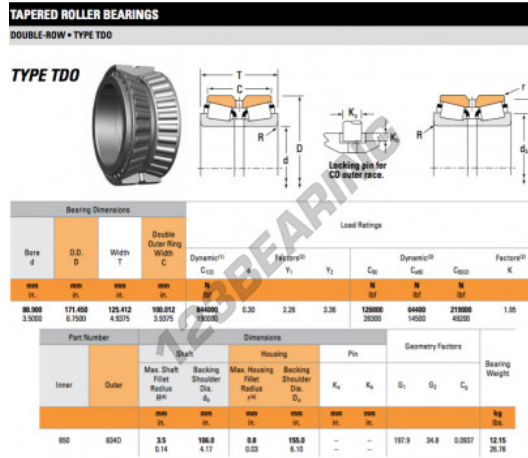

Tapered roller bearing 850-834D-TIMKEN - 850-834D-TIMKEN

<https://www.123bearing.ie/bearing-housing/roller-bearing/tapered/850-834d-timken>

PRODUCT FEATURES

Brand	TIMKEN
N° Ean13	3663952358529
Inside diameter	88.9 mm
Outside diameter	171.45 mm
Thickness	125.412 mm
Packaging	1