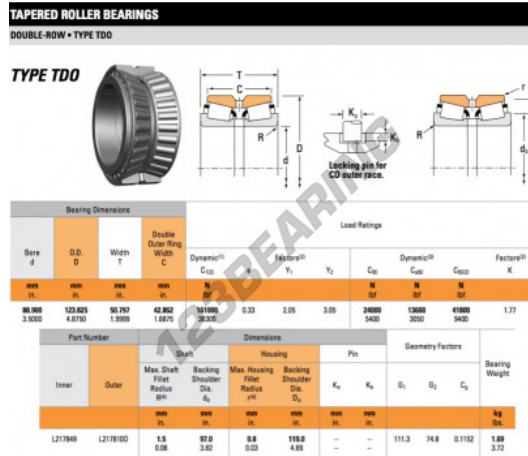

Tapered roller bearing L217849-L217810D-TIMKEN - L217849-L217810D-TIMKEN

<https://www.123bearing.ie/bearing-housing/roller-bearing/tapered/l217849-l217810d-timken>

PRODUCT FEATURES

Brand	TIMKEN
N° Ean13	3663952358468
Inside diameter	88.9 mm
Outside diameter	123.825 mm
Thickness	50.797 mm
Packaging	1