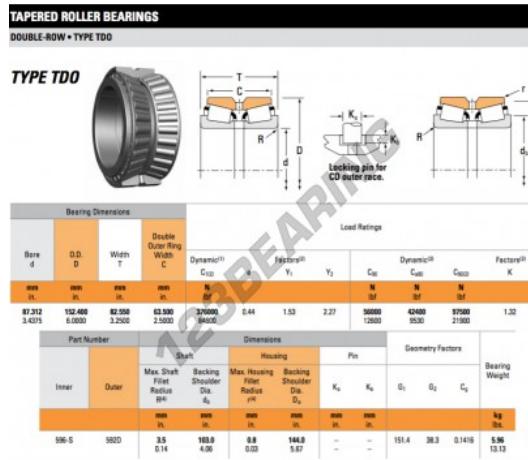

## Tapered roller bearing 596-S-592D-TIMKEN - 596-S-592D-TIMKEN

<https://www.123bearing.ie/bearing-housing/roller-bearing/tapered/596-s-592d-timken>

### PRODUCT FEATURES

Brand	TIMKEN
N° Ean13	3663952358413
Inside diameter	87.312 mm
Inside diameter	3 7/16" inch
Outside diameter	152.4 mm
Outside diameter	6" inch
Thickness	82.55 mm
Thickness	3 1/4" inch
Packaging	1