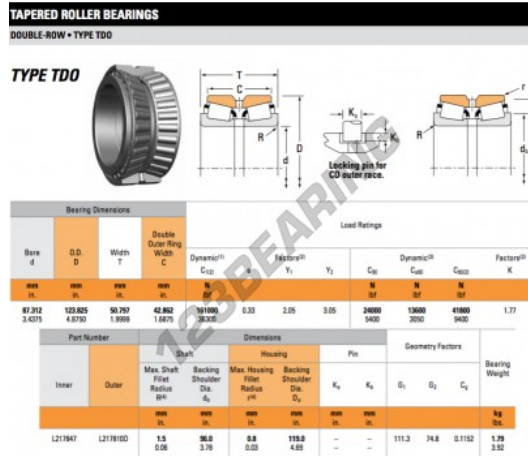

Tapered roller bearing L217847-L217810D-TIMKEN - L217847-L217810D-TIMKEN

<https://www.123bearing.ie/bearing-housing/roller-bearing/tapered/l217847-l217810d-timken>

PRODUCT FEATURES

Brand	TIMKEN
N° Ean13	3663952358406
Inside diameter	87.312 mm
Outside diameter	123.825 mm
Thickness	50.797 mm
Packaging	1