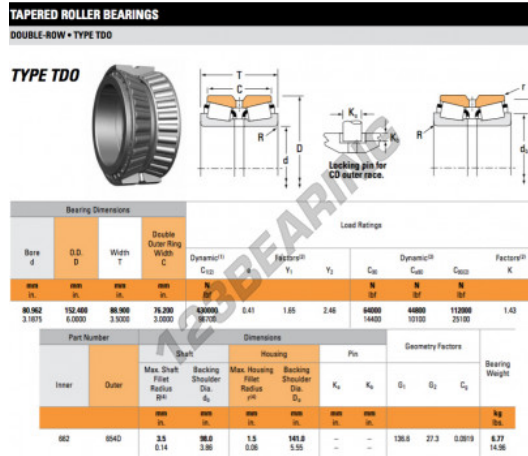

## Tapered roller bearing 662-654D-TIMKEN - 662-654D-TIMKEN

<https://www.123bearing.ie/bearing-housing/roller-bearing/tapered/662-654d-timken>

### PRODUCT FEATURES

Brand	TIMKEN
N° Ean13	3663952358192
Inside diameter	80.962 mm
Outside diameter	152.4 mm
Thickness	88.9 mm
Packaging	1

[contact@123bearing.ie](mailto:contact@123bearing.ie)

+33 359 36 04 90