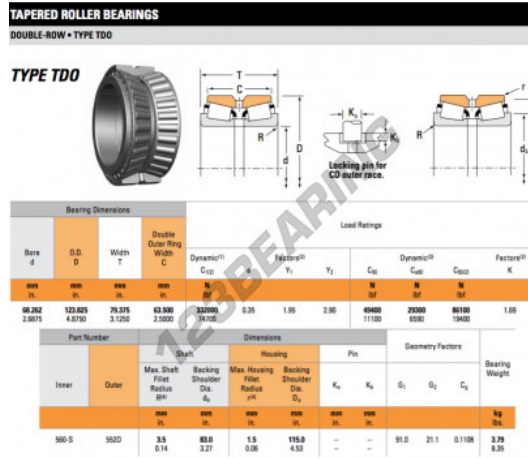

Tapered roller bearing 560-S-552D-TIMKEN - 560-S-552D-TIMKEN

<https://www.123bearing.ie/bearing-housing/roller-bearing/tapered/560-s-552d-timken>

PRODUCT FEATURES

Brand	TIMKEN
N° Ean13	3663952357584
Inside diameter	68.262 mm
Outside diameter	123.825 mm
Thickness	79.375 mm
Packaging	1