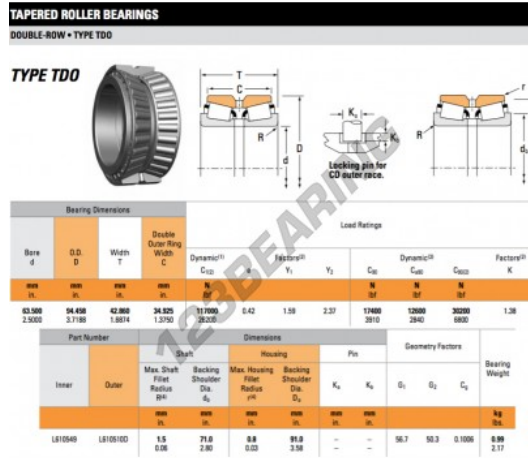

# Tapered roller bearing L610549-L610510D-TIMKEN - L610549-L610510D-TIMKEN

<https://www.123bearing.ie/bearing-housing/roller-bearing/tapered/l610549-l610510d-timken>

## PRODUCT FEATURES

Brand	TIMKEN
N° Ean13	3663952356969
Inside diameter	63.5 mm
Outside diameter	94.458 mm
Thickness	42.86 mm
Weight	482 g
Packaging	1
Standard	No standard

[contact@123bearing.ie](mailto:contact@123bearing.ie)