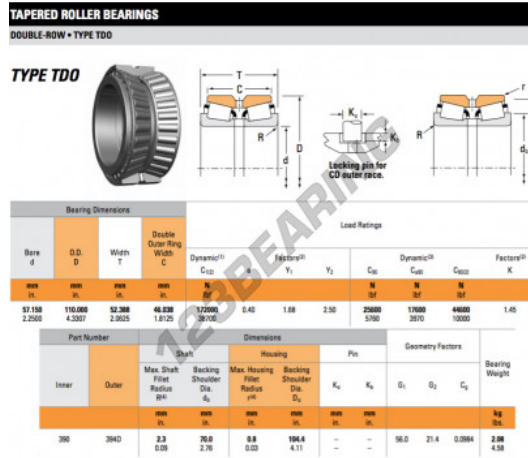

## Tapered roller bearing 390-394D-TIMKEN - 390-394D-TIMKEN

<https://www.123bearing.ie/bearing-housing/roller-bearing/tapered/390-394d-timken>

### PRODUCT FEATURES

Brand	TIMKEN
N° Ean13	3663952356730
Inside diameter	57.15 mm
Outside diameter	110 mm
Thickness	52.388 mm
Packaging	1

[contact@123bearing.ie](mailto:contact@123bearing.ie)

+33 359 36 04 90