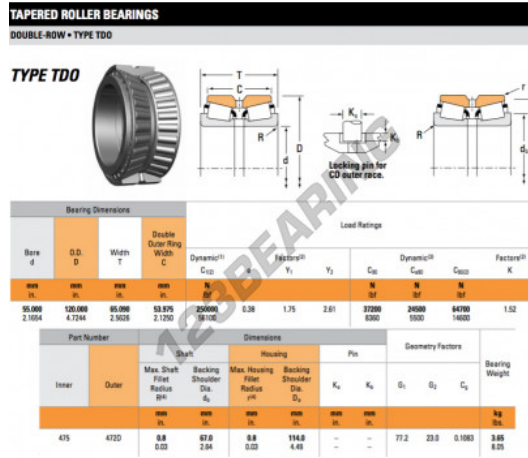

Tapered roller bearing 475-472D-TIMKEN - 475-472D-TIMKEN

<https://www.123bearing.ie/bearing-housing/roller-bearing/tapered/475-472d-timken>

PRODUCT FEATURES

Brand	TIMKEN
N° Ean13	3663952356587
Inside diameter	55 mm
Outside diameter	120 mm
Thickness	65.09 mm
Packaging	1