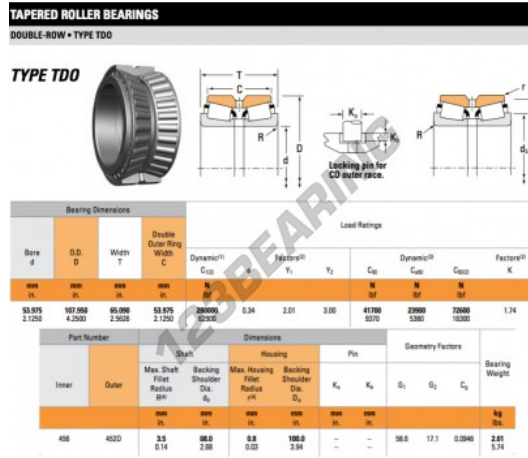

Tapered roller bearing 456-452D-TIMKEN - 456-452D-TIMKEN

<https://www.123bearing.ie/bearing-housing/roller-bearing/tapered/456-452d-timken>

PRODUCT FEATURES

Brand	TIMKEN
N° Ean13	3663952356488
Inside diameter	53.975 mm
Outside diameter	107.95 mm
Thickness	65.09 mm
Packaging	1