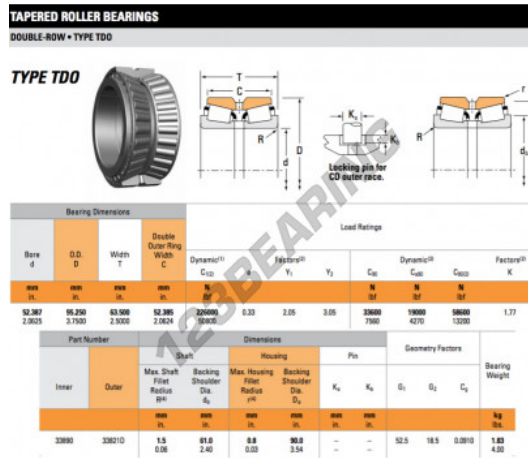

Tapered roller bearing 33890-33821D-TIMKEN - 33890-33821D-TIMKEN

https://www.123bearing.ie/bearing-housing/roller-bearing/tapered/33890-33821d-timken

PRODUCT FEATURES

Brand	TIMKEN
N° Ean13	3663952356402
Inside diameter	52.387 mm
Outside diameter	95.25 mm
Thickness	63.5 mm
Packaging	1