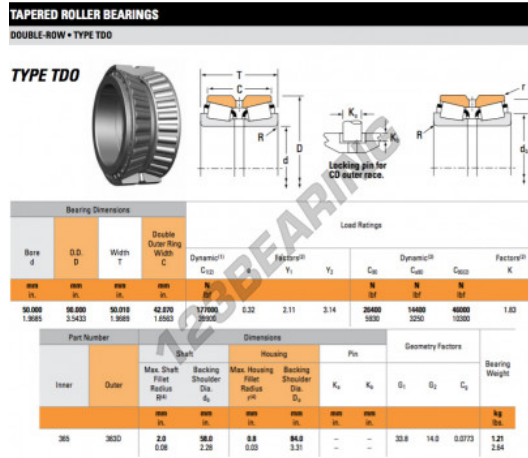

Tapered roller bearing 365-363D-TIMKEN - 365-363D-TIMKEN

<https://www.123bearing.ie/bearing-housing/roller-bearing/tapered/365-363d-timken>

PRODUCT FEATURES

Brand	TIMKEN
N° Ean13	3663952356167
Inside diameter	50 mm
Outside diameter	90 mm
Thickness	50.01 mm
Weight	1180 g
Packaging	1