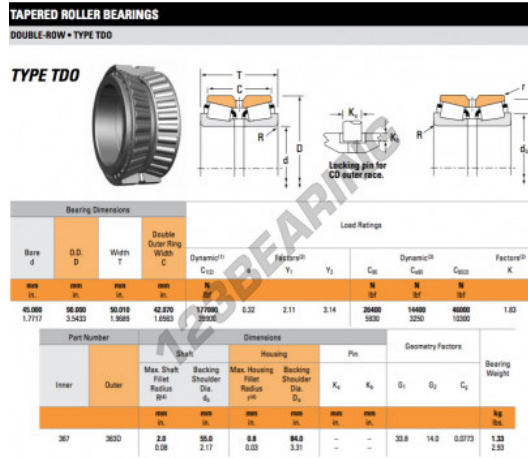

Tapered roller bearing 367-363D-TIMKEN - 367-363D-TIMKEN

<https://www.123bearing.ie/bearing-housing/roller-bearing/tapered/367-363d-timken>

PRODUCT FEATURES

Brand	TIMKEN
N° Ean13	3663952355962
Inside diameter	45 mm
Outside diameter	90 mm
Thickness	50.01 mm
Weight	1300 g
Packaging	1
Standard	No standard