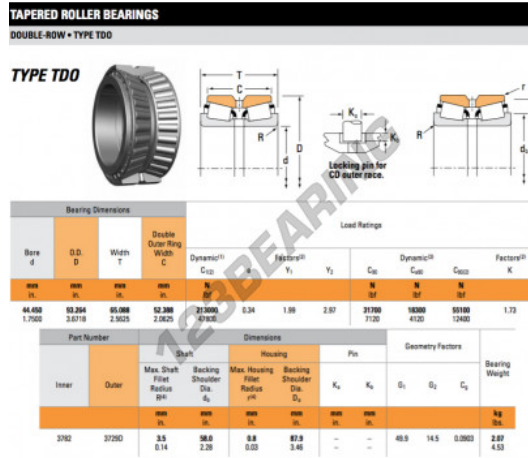

Tapered roller bearing 3782-3729D-TIMKEN - 3782-3729D-TIMKEN

<https://www.123bearing.ie/bearing-housing/roller-bearing/tapered/3782-3729d-timken>

PRODUCT FEATURES

Brand	TIMKEN
N° Ean13	3663952355832
Inside diameter	44.45 mm
Outside diameter	93.264 mm
Thickness	65.088 mm
Packaging	1