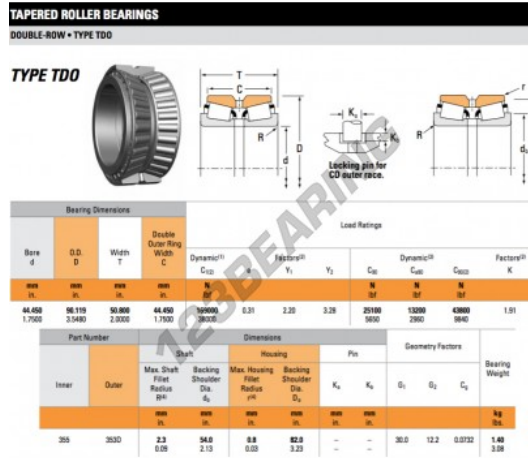

Tapered roller bearing 355-353D-TIMKEN - 355-353D-TIMKEN

<https://www.123bearing.ie/bearing-housing/roller-bearing/tapered/355-353d-timken>

PRODUCT FEATURES

Brand	TIMKEN
N° Ean13	3663952355818
Inside diameter	44.45 mm
Outside diameter	90.119 mm
Thickness	50.8 mm
Packaging	1