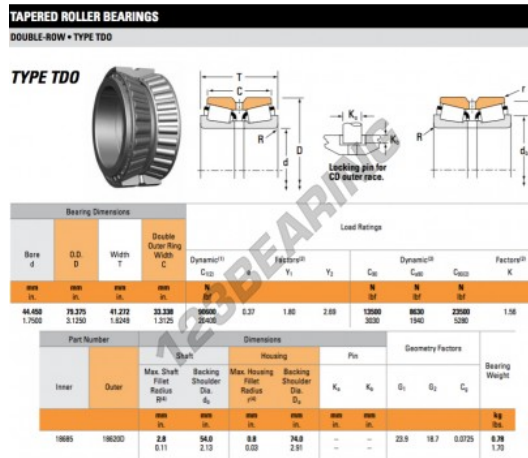

Tapered roller bearing 18685-18620D-TIMKEN - 18685-18620D-TIMKEN

https://www.123bearing.ie/bearing-housing/roller-bearing/tapered/18685-18620d-timken

PRODUCT FEATURES

Brand	TIMKEN
N° Ean13	3663952355788
Inside diameter	44.45 mm
Inside diameter	1 3/4" inch
Outside diameter	79.375 mm
Outside diameter	3 1/8" inch
Thickness	41.272 mm
Thickness	1.625" inch
Weight	780 g
Packaging	1