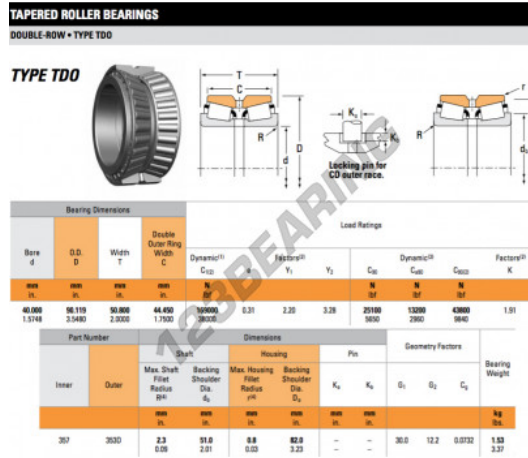

Tapered roller bearing 357-353D-TIMKEN - 357-353D-TIMKEN

<https://www.123bearing.ie/bearing-housing/roller-bearing/tapered/357-353d-timken>

PRODUCT FEATURES

Brand	TIMKEN
N° Ean13	3663952355702
Inside diameter	40 mm
Outside diameter	90.119 mm
Thickness	50.8 mm
Packaging	1