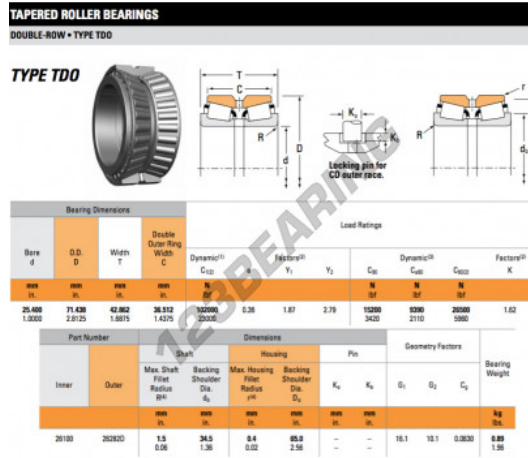

## Tapered roller bearing 26100-26282D-TIMKEN - 26100-26282D-TIMKEN

<https://www.123bearing.ie/bearing-housing/roller-bearing/tapered/26100-26282d-timken>

### PRODUCT FEATURES

Brand	TIMKEN
N° Ean13	3663952354538
Inside diameter	25.4 mm
Outside diameter	71.438 mm
Thickness	42.862 mm
Packaging	1

[contact@123bearing.ie](mailto:contact@123bearing.ie)

+33 359 36 04 90