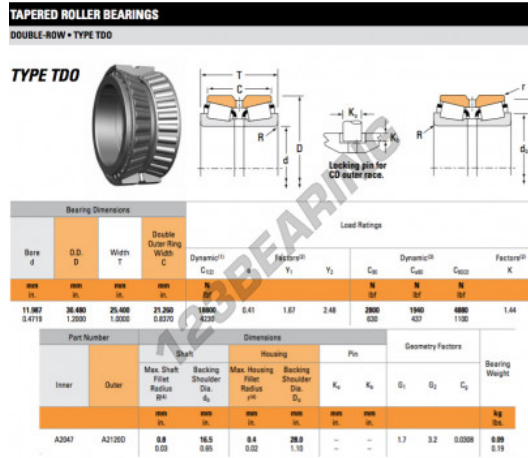

Tapered roller bearing A2047-A2120D-TIMKEN - A2047-A2120D-TIMKEN

<https://www.123bearing.ie/bearing-housing/roller-bearing/tapered/a2047-a2120d-timken>

PRODUCT FEATURES

Brand	TIMKEN
N° Ean13	3663952354378
Inside diameter	11.987 mm
Outside diameter	30.48 mm
Thickness	25.4 mm
Packaging	1