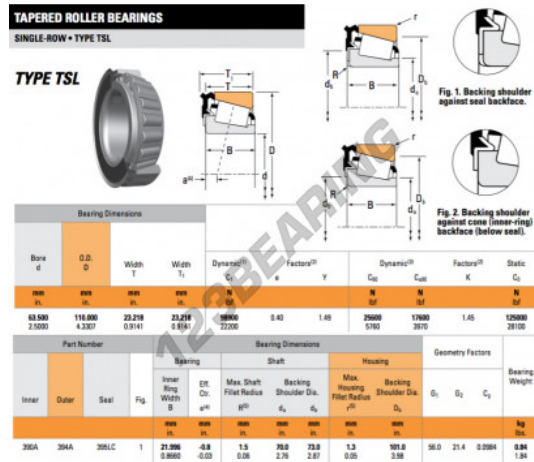

Tapered roller bearing 390A-394A-395LC-TIMKEN - 390A-394A-395LC-TIMKEN

<https://www.123bearing.ie/bearing-housing/roller-bearing/tapered/390a-394a-395lc-timken>

PRODUCT FEATURES

Brand	TIMKEN
N° Ean13	3663952354347
Inside diameter	63.5 mm
Outside diameter	110 mm
Thickness	23.218 mm
Packaging	1