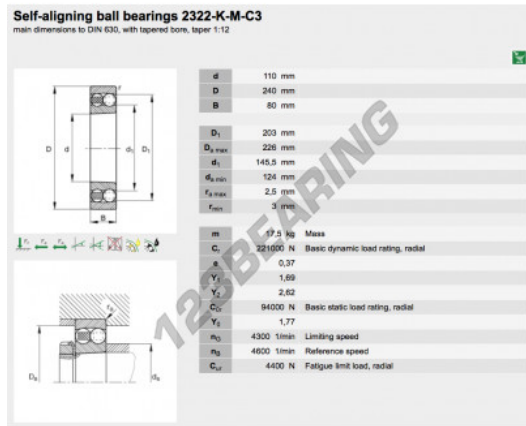

## Deep groove ball bearing single row 2322-K-M-C3-FAG - 2322-K-M-C3-FAG

<https://www.123bearing.ie/bearing-housing/deep-groove-bearing/single-row/2322-k-m-c3-fag>

### PRODUCT FEATURES

Brand	FAG
N° Ean13	3663952350660
Inside diameter	110 mm
Outside diameter	240 mm
Thickness	80 mm
Packaging	1

[contact@123bearing.ie](mailto:contact@123bearing.ie)

+33 359 36 04 90

CRT4 de Lesquin 60 Rue Du Haut De Sainghin 59273 Fretin FRANCE