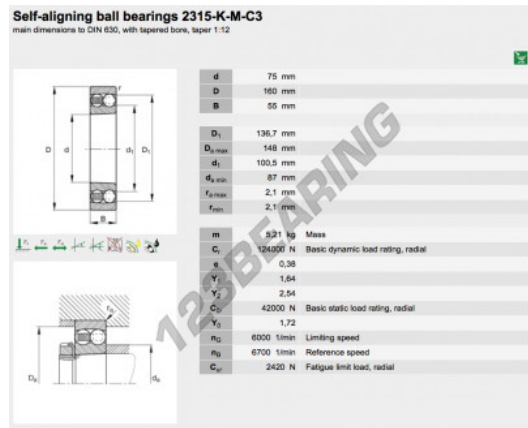

## Self-aligning ball bearing 2315-K-M-C3-FAG - 2315-K-M-C3-FAG

<https://www.123bearing.ie/bearing-housing/deep-groove-bearing/sefl-aligning/2315-k-m-c3-fag>

### PRODUCT FEATURES

Brand	FAG
N° Ean13	3663952350608
Inside diameter	75 mm
Outside diameter	160 mm
Thickness	55 mm
Packaging	1

[contact@123bearing.ie](mailto:contact@123bearing.ie)

+33 359 36 04 90

CRT4 de Lesquin 60 Rue Du Haut De Sainghin 59273 Fretin FRANCE