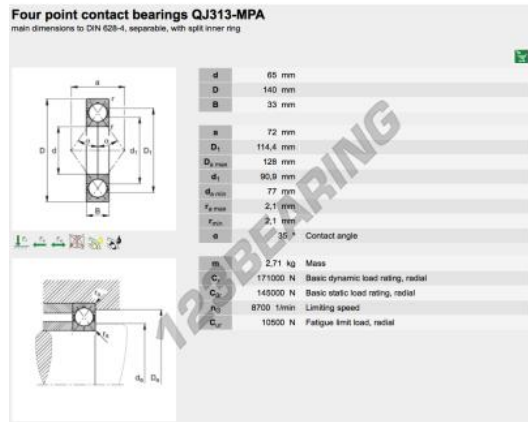

## Deep groove ball bearing single row QJ313-XL-MPA-FAG - QJ313-MPA-FAG

<https://www.123bearing.ie/bearing-housing/deep-groove-bearing/single-row/qj313-mpa-fag>

### PRODUCT FEATURES

Brand	FAG
N° Ean13	4012801237864
Inside diameter	65 mm
Outside diameter	140 mm
Thickness	33 mm
Limiting speed	9600 rpm
Weight	2590 g
Dynamic load	171 kN
Static load	145 kN
Packaging	1